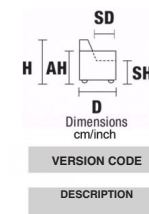

SMART

SMART

| | | | | | | | |
|--|------------------|-------------------------|---------------------------|---------------------|----------------------------|------------------------------|--------------------|
|  AB Altezza Braccio | A Altezza | A Altezza Seduta | AM Altezza Massima | P Profondità | P Profondità Seduta | PM Profondità Massima | L Larghezza |
|  AH Arm Height | H Height | SH Seat Height | MH Maximum Height | D Deep | SD Seat Depth | MD Maximum Deep | W Width |

VERSION MAXI: ALL ITEMS OF SECTIONS MAXI HAVE THE SAME SEAT WIDTH

| | | | | | | | |
|--|--|---|---|---|---|---|---|
|  |  |  |  |  |  |  |  |
| W 200/78" MW 240/94" D 112/44" MD 170/67 H 94/37" AH 71/28" SH 47/18" SD 60/23" MH 104/41" | W 100/39" MW 120/47" D 112/44" MD 170/67 H 94/37" AH 71/28" SH 47/18" SD 60/23" MH 104/41" | W 87/34" D 112/44" MD 170/67" H 94/37" SH 47/18" SD 60/23" MH 104/41" | W 100/39" MW 120/47" D 112/44" MD 170/67" H 94/37" AH 71/28" SH 47/18" SD 60/23" MH 104/41" | W 100/39" MW 120/47" D 175/68" H 94/37" AH 71/28" SH 47/18" SD 120/47" MH 104/41" | W 100/39" MW 120/47" D 175/68" H 94/37" AH 71/28" SH 47/18" SD 120/47" MH 104/41" | W 140/55" D 112/44" H 94/37" SH 47/18" SD 60/23" MH 104/41" | W 140/55" D 112/44" H 94/37" SH 47/18" SD 60/23" MH 104/41" |
| V106+V108 | LHF ARMCHAIR MAXI | ARMLESS CHAIR MAXI | RHF ARMCHAIR MAXI | LHF CHAISE LONGUE MAXI | RHF CHAISE LONGUE MAXI | V168 | V169 |
| 3 SEATER MAXI RCL ELECTRIC HEAD-FOOT | V106 RCL ELECTRIC HEAD-FOOT V121 ONLY ELECTRIC HEADREST | V119 RCL ELECTRIC HEAD-FOOT V120 ONLY ELECTRIC HEADREST | V108 RCL ELECTRIC HEAD-FOOT V122 ONLY ELECTRIC HEADREST | V506 ONLY HEADREST ELECTRIC V522 RCL ELECTRIC HEAD-SEAT | V507 ONLY HEADREST ELECTRIC V523 RCL ELECTRIC HEAD - SEAT | LHF ARMCHAIR MERIDIAN MINI ONLY ELECTRIC HEADREST | RHF ARMCHAIR MERIDIAN MINI ONLY ELECTRIC HEADREST |