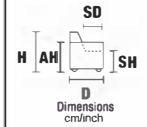

ARTÙ

ARTÙ

	AB Altezza Braccio	A Altezza	A Altezza Seduta	AM Altezza Massima	P Profondità	P Profondità Seduta	PM Profondità Massima	L Larghezza
	AH Arm Height	H Height	SH Seat Height	MH Maximum Height	D Deep	SD Seat Depth	MD Maximum Deep	W Width

VERSION MAXI: ALL ITEMS OF SECTIONS MAXI HAVE THE SAME SEAT WIDTH

W 310/122" D 105/41.3" H 88/34.6" AH 58/22.8" SH 46/18.1" SD 57/22.4"	W 277/109.1" D 105/41.3" H 88/34.6" AH 58/22.8" SH 46/18.1" SD 57/22.4"	W 277/109.1" D 105/41.3" H 88/34.6" AH 58/22.8" SH 46/18.1" SD 57/22.4"	W 228/89.8" D 105/41.3" H 88/34.6" AH 58/22.8" SH 46/18.1" SD 57/22.4"	W 198/78" D 105/41.3" H 88/34.6" AH 58/22.8" SH 46/18.1" SD 57/22.4"	W 198/78" D 105/41.3" H 88/34.6" AH 58/22.8" SH 46/18.1" SD 57/22.4"	W 114/44.9" D 105/41.3" H 88/34.6" AH 58/22.8" SH 46/18.1" SD 57/22.4"	W 82/32.3" D 105/41.3" H 88/34.6" AH 58/22.8" SH 46/18.1" SD 57/22.4"	W 114/44.9" D 105/41.3" H 88/34.6" AH 58/22.8" SH 46/18.1" SD 57/22.4"
V342	V349	V350	V314	V316	V317	V116	V131	V117
3 SEATER MAXI EXTRA	LHF 3 SEATER MAXI EXTRA	RHF 3 SEATER MAXI EXTRA	3 SEATER MAXI	3 SEATER MAXI LHF	3 SEATER MAXI RHF	LHF ARMCHAIR MAXI	ARMLESS MAXI	RHF ARMCHAIR MAXI