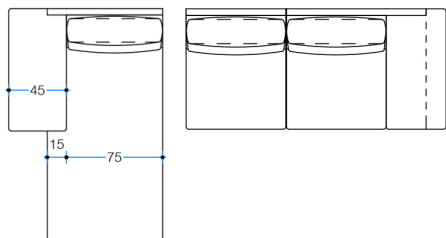

AH Arm Height

H Height

SH Seat Height

MH Maximum Height

D Deep

SD Seat Depth

MD Maximum Deep

W Width

87/34"

45/18"

97/38"

57/22"

EXAMPLE OF COMPOSITION