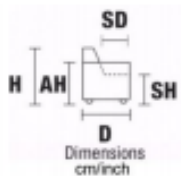

W90 CM – D180 CM
PLANE 87
P533 CHAISE ARMLESS
BACK CUSCION 75 CM

W92 CM – D90 CM
H45 CM
P728
WOODEN TABLE CORNER FREE STANDING

W92 CM – D90 CM
H45 CM
P729
BENCH
FREE STANDING

W122 CM – 122 CM
H45 CM
P400
CORNER