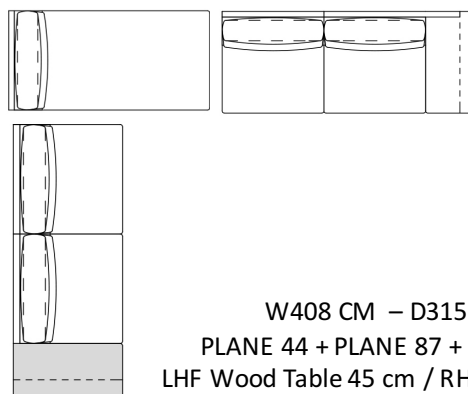

W408 CM – D315 CM
PLANE 44 + PLANE 87 + PLANE 37
LHF Wood Table 45 cm / RHF Arm 45 cm
SEAT / BACK CUSCION 90 CM