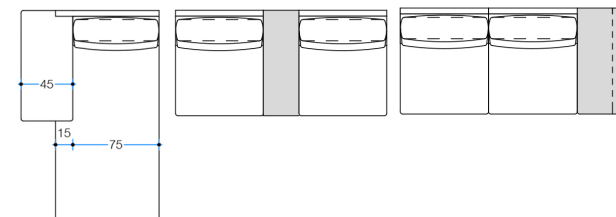

W513 CM – D180 CM
PLANE 85 + PLANE 84 + PLANE 81
Middle Wood Table 33 cm / RHF Arm 45 cm
SEAT / BACK CUSCION 75 CM