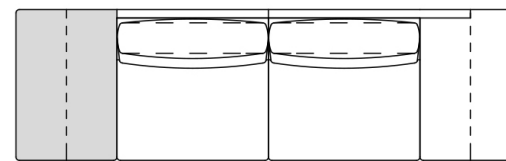

PLANE 7
W306 CM
LHF WOODEN TABLE 60 CM
RHF ARMS 60 CM - SEAT/BACK CUSCION 90 CM
Available:
Version P9 Arm 45 cm / Side Table 45 cm (W 276 cm)