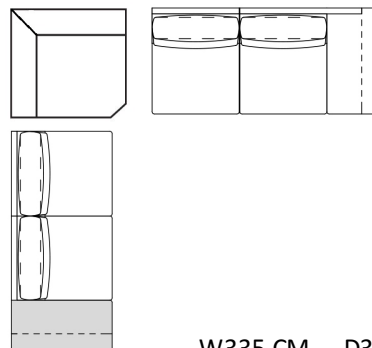

87/34"

45/18"

97/38"

57/22"

EXAMPLE OF COMPOSITION

W336 CM – D180 CM
PLANE 85 + PLANE 74
SEAT/BACK CUSHION 75 CM

W335 CM – D335 CM
PLANE 80 + PLANE 400 + PLANE 74
LHF Wood Table 45 cm / RHF Arm 45 cm
SEAT / BACK CUSCION 75 CM