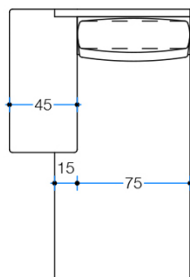

PLANE 73
W213

RHF ARM 60 CM - SEAT/BACK CUSCION 75 CM

Available:

Version P75 Arm 45 cm (W 198 cm)
Version P77 Arm 33 cm (W 186 cm)

AH Arm Height

H Height

SH Seat Height

MH Maximum Height

VERSION MINI: ALL ITEMS OF SECTIONS MINI HAVE THE SAME BASE WIDTH 180/71"

PLANE 74

W213

LHF ARM 60 CM - SEAT/BACK CUSCION 75 CM

Available:

Version P76 Arm 45 cm (W 198 cm)

Version P78 Arm 33 cm (W 186 cm)

PLANE 79

AH Arm Height

H Height

SH Seat Height

MH Maximum Height

D Deep

SD Seat Depth

MD Maximum Deep

W Width

87/34"

45/18"

97/38"

57/22"

JOLLY VERSION CAN BE COMBINED WITH ALL THE VERSION MAXI, MEDIUM AND MINI

W123 CM – D180 CM
PLANE 85
P500 LHF CHAISE
BACK CUSCION 75 CM

W123 CM – D180 CM
PLANE 86
P501 RHF CHAISE
BACK CUSCION 75 CM