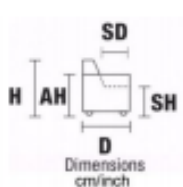

W210

LHF WOOD TABLE 60 CM - SEAT/BACK CUSCION 75 CM

Available:

Version P82 LHF Wood Table 45 cm (W 195 cm)

PLANE 84

W180

MIDDLE WOOD TABLE 30 CM

SEAT/BACK CUSCION 75 CM