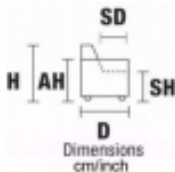

AH Arm Height

H Height

SH Seat Height

MH Maximum Height

D Deep

SD Seat Depth

MD Maximum Deep

W Width

87/34"

45/18"

97/38"

57/22"

VERSION MEDIUM: ALL ITEMS OF SECTIONS MEDIUM HAVE THE SAME BASE WIDTH 210/83"