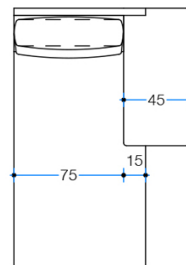

AH Arm Height

H Height

SH Seat Height

MH Maximum Height

D Deep

SD Seat Depth

MD Maximum Deep

W Width

87/34"

45/18"

97/38"

57/22"

JOLLY VERSION CAN BE COMBINED WITH ALL THE VERSION MAXI, MEDIUM AND MINI

W123 CM – D180 CM
PLANE 85
P500 LHF CHAISE
BACK CUSCION 75 CM

W123 CM – D180 CM
PLANE 86
P501 RHF CHAISE
BACK CUSCION 75 CM

W90 CM – D180 CM
PLANE 87
P533 CHAISE ARMLESS
BACK CUSCION 75 CM

W92 CM – D90 CM
H45 CM
P728
WOODEN TABLE CORNER FREE STANDING

W92 CM – D90 CM
H45 CM
P729
BENCH
FREE STANDING

W122 CM – 122 CM
H45 CM
P400
CORNER