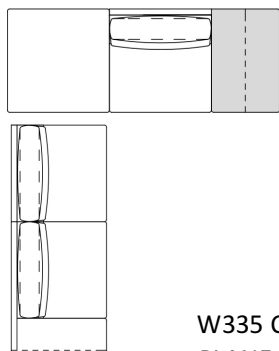

W336 CM – D180 CM
PLANE 85 + PLANE 74
SEAT/BACK CUSHION 75 CM

W335 CM – D335 CM
PLANE 77 + PLANE 70
RHF Wood Table 45 cm / RHF Arm 33 cm
SEAT / BACK CUSCION 75 CM