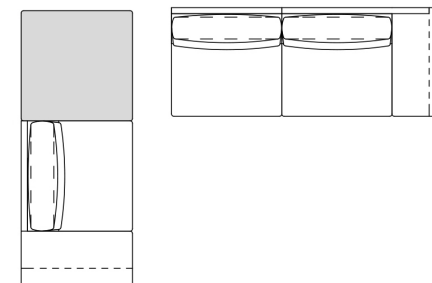

87/34"

45/18"

97/38"

57/22"

EXAMPLE OF COMPOSITION

W336 CM – D180 CM
PLANE 85 + PLANE 74
SEAT/BACK CUSHION 75 CM

W335 CM – D335 CM
PLANE 80 + PLANE 400 + PLANE 74
LHF Wood Table 45 cm / RHF Arm 45 cm
SEAT / BACK CUSCION 75 CM