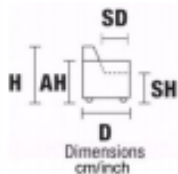

PLANE 69
W248

LHF WOOD TABLE 60 CM
SEAT/BACK CUSCION 90 CM

Available:

Version P71 LHF Wood Table 45 cm (W 218 cm)

PLANE 70
W248

RHF WOOD TABLE 60 CM
SEAT/BACK CUSCION 90 CM

Available:

Version P72 RHF Wood Table 45 cm (W 218 cm)

PLANE 73
W213

RHF ARM 60 CM - SEAT/BACK CUSCION 75 CM

Available:

Version P75 Arm 45 cm (W 198 cm)
Version P77 Arm 33 cm (W 186 cm)

AH Arm Height

H Height

SH Seat Height

MH Maximum Height