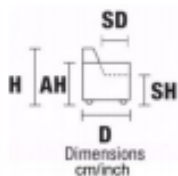

Side Tables

V721 WOODEN
TABLE MEDIUM
D90CM W60CM

V723 WOODEN
TABLE SMALL
D90CM W45CM

Middle Table

V727 WOODEN
TABLE XSMALL
D90CM W30CM

AH Arm Height	H Height	SH Seat Height	MH Maximum Height	D Deep	SD Seat Depth	MD Maximum Deep	W Width
	87/34"	45/18"		97/38"	57/22"		

VERSION MAXI: ALL ITEMS OF SECTIONS MAXI HAVE THE SAME BASE WIDTH 240/94"

PLANE 1
 W306 CM
 ARMS 60 CM - SEAT/BACK CUSCION 90 CM
 Available:
 Version P2 Arm 45 cm (W 276 cm)
 Version P3 Arm 33 cm (W 252 cm)