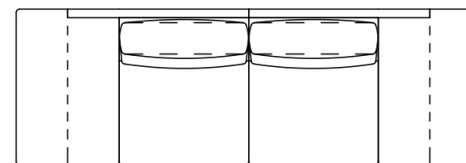

VERSION MEDIUM: ALL ITEMS OF SECTIONS MEDIUM HAVE THE SAME BASE WIDTH 210/83"

PLANE 26
W243 CM
RHF ARM 93 CM
LHF WOOD TABLE 60 CM
SEAT/BACK CUSCION 90 CM

PLANE 27
W243 CM
LHF ARM 93 CM
RHF WOOD TABLE 60 CM
SEAT/BACK CUSCION 90 CM